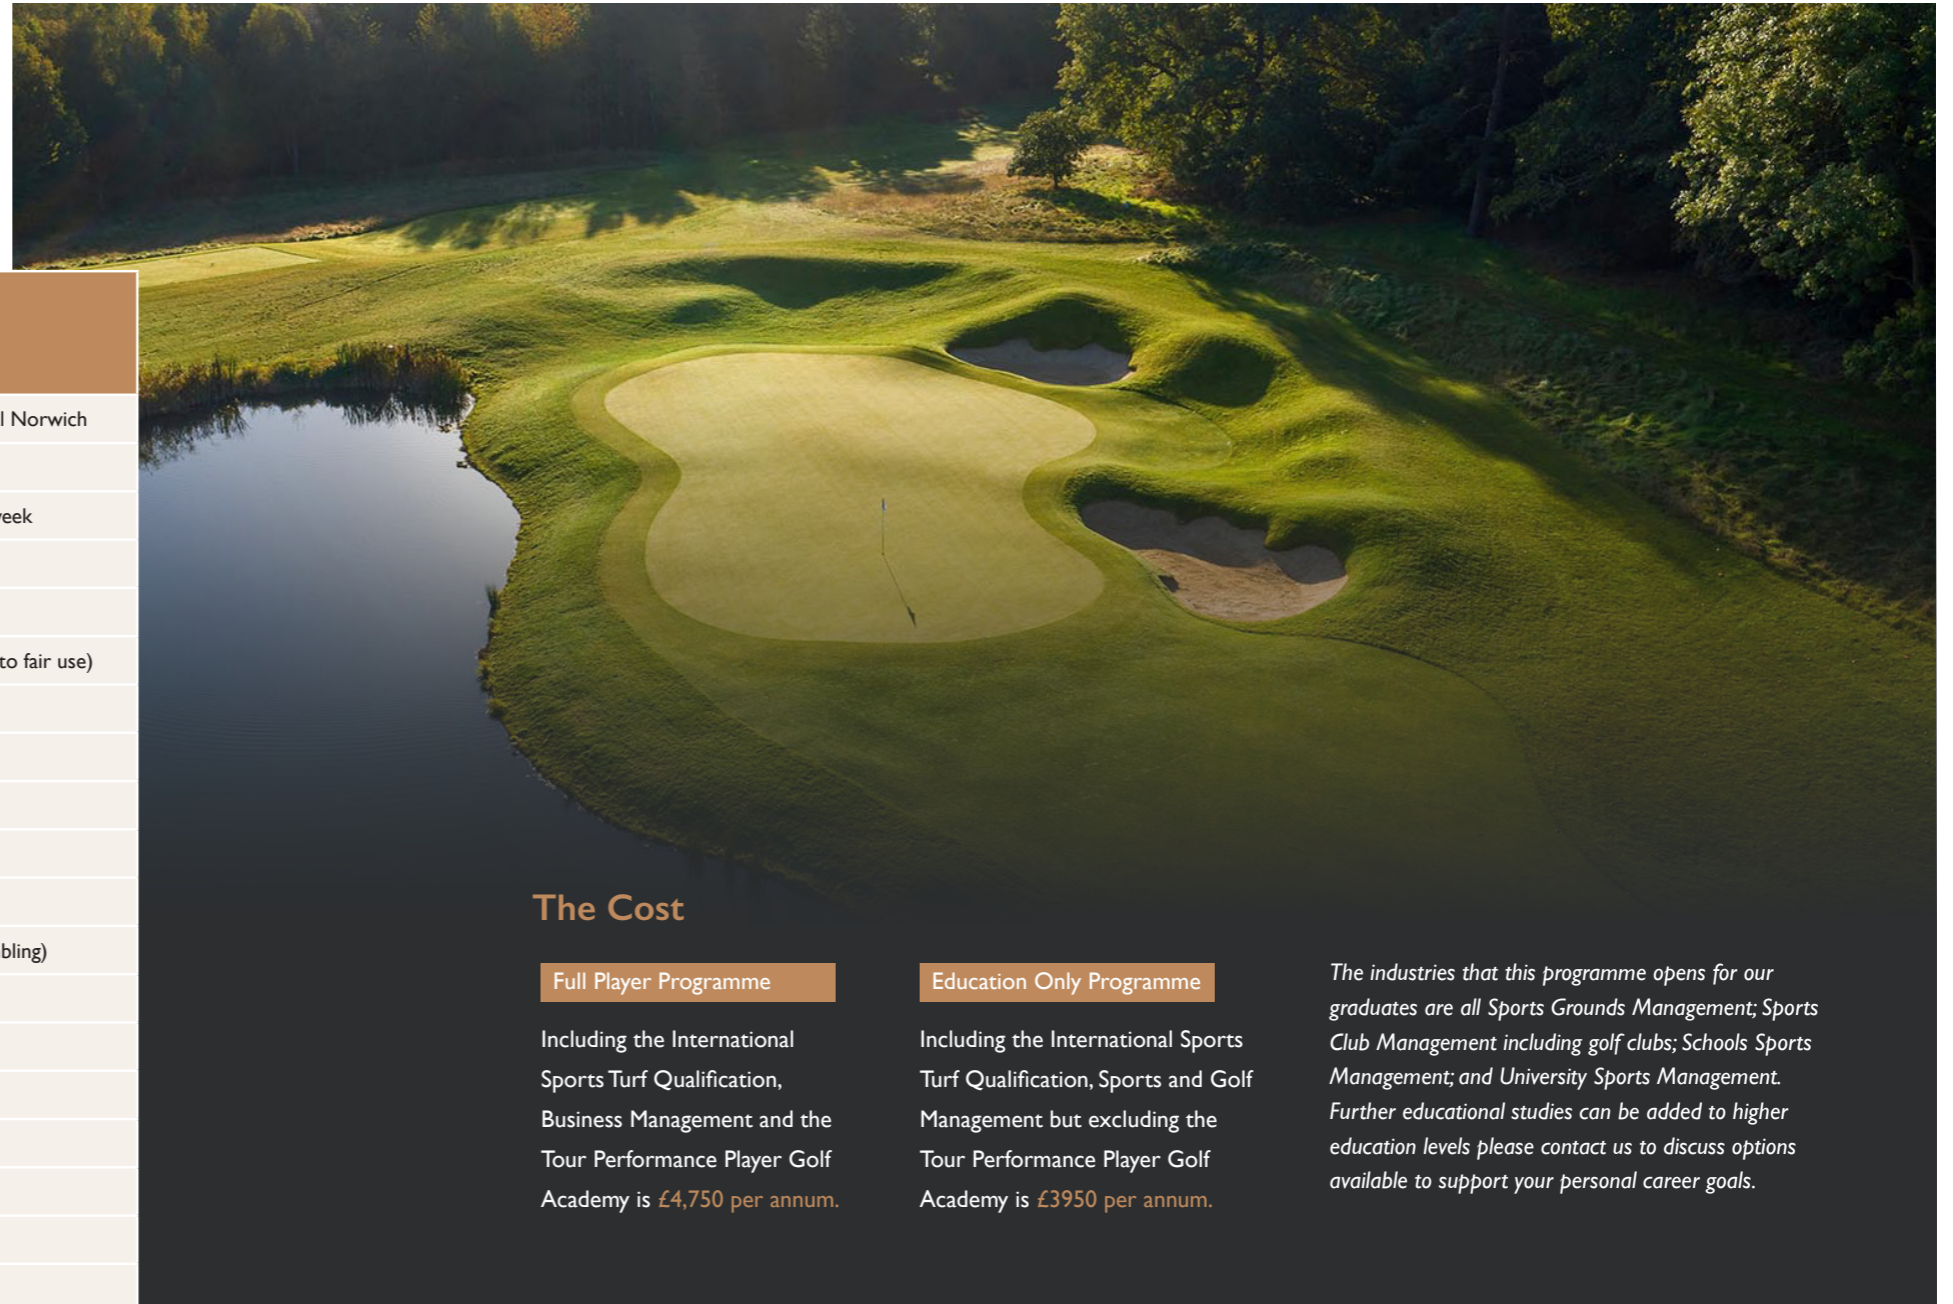

**ROYAL NORWICH**

*Turfcare Academy with  
Performance Golf Programme*

## The Royal Norwich International Greenkeeping Qualification is a two-year full time programme of study running in conjunction with the Performance Golf Programme.

With the added full qualification in Business Management. On successful completion of their studies, students receive an internationally recognised National Certificate in Greenkeeping from Elmwood College, St Andrews, Scotland and a ILM Level 2 & 3 in Business Supervision & Management.